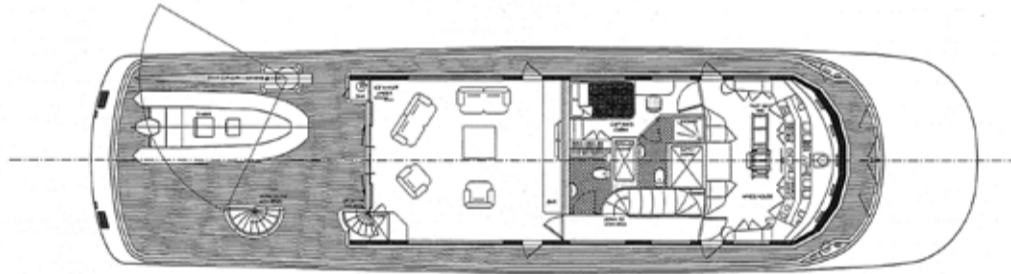

INCA ROSE

DIANA 276

LOA	38 m / 125 ft
Beam	7 m / 23 ft
Draft	2,75 m / 9 ft
Main engines	2 x 6 cylinder 611 hp Caterpillar 3412
Speed	14 knots
Classification	Lloyd's register

sundeck

boat deck

main deck

lower deck