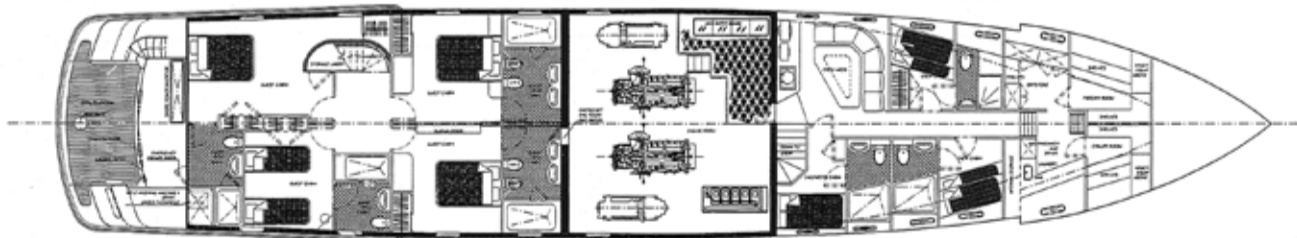

INCA ROSE

DIANA 276

LOA	38 m / 125 ft
Beam	7 m / 23 ft
Draft	2,75 m / 9 ft
Main engines	2 x 6 cylinder 611 hp Caterpillar 3412
Speed	14 knots
Classification	Lloyd's register

sundeck

boat deck

main deck

lower deck