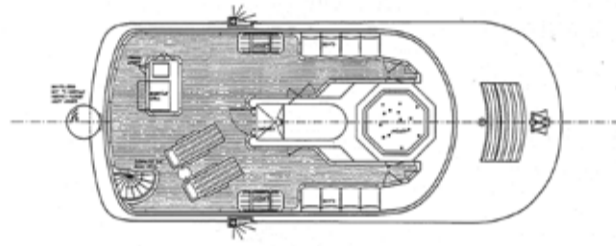

INCA ROSE

DIANA 276

LOA	38 m / 125 ft
Beam	7 m / 23 ft
Draft	2,75 m / 9 ft
Main engines	2 x 6 cylinder 611 hp Caterpillar 3412
Speed	14 knots
Classification	Lloyd's register

sundeck

boat deck

main deck

lower deck