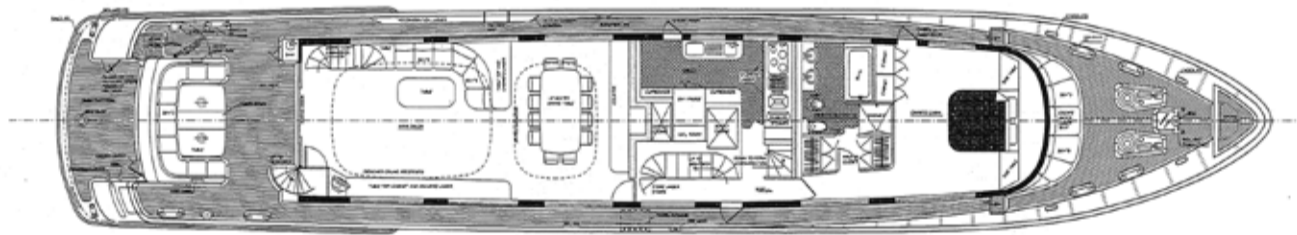

INCA ROSE

DIANA 276

LOA	38 m / 125 ft
Beam	7 m / 23 ft
Draft	2,75 m / 9 ft
Main engines	2 x 6 cylinder 611 hp Caterpillar 3412
Speed	14 knots
Classification	Lloyd's register

sundeck

boat deck

main deck

lower deck